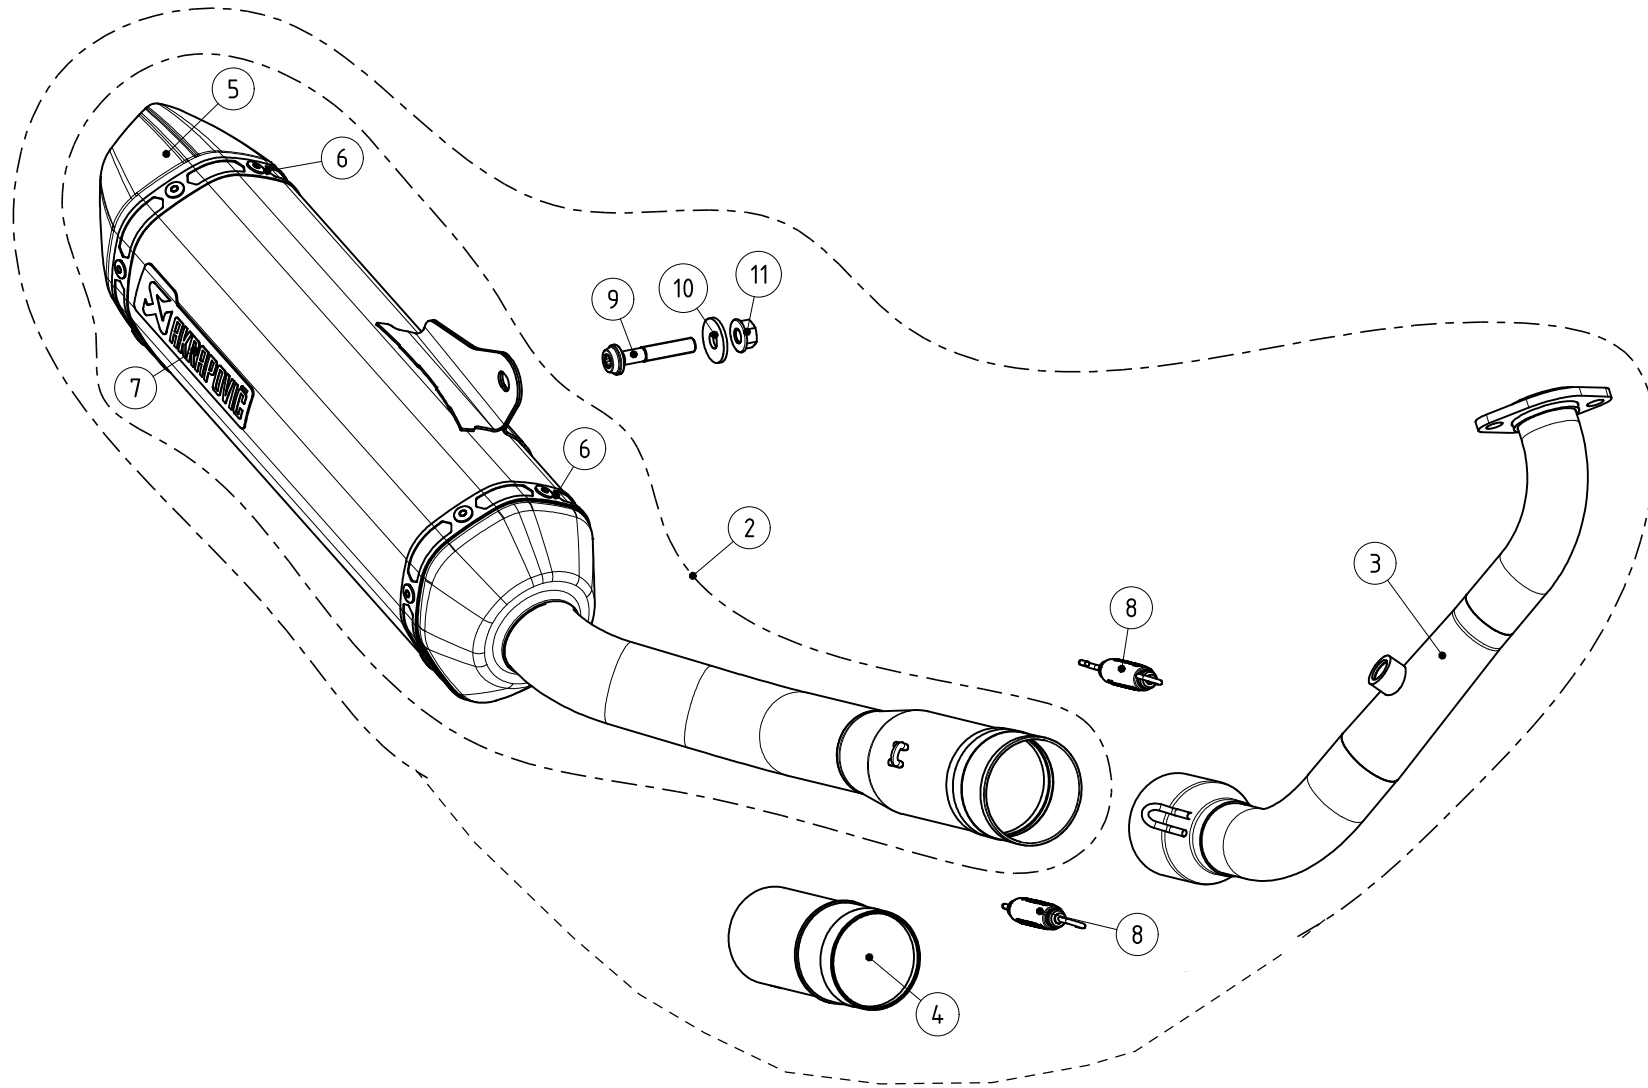

Complete exhaust system / Racing line / EC/ECE Type approval

YAMAHA YZF-R125
YAMAHA MT-125

MUFFLER REPAIR KITS	
REPACK	12
SLEEVE	13

WARNING EC TYPE APPROVAL IS VALID ONLY WHEN CATALYTIC CONVERTER IS INSTALLED!

No.	SalesCode	Description	Qty.
1	S-Y125R8-HZT	slip on system	1
2	M-HZ07402T	muffler	1
3	H-Y125R4	header SS	1
4	P-KAT-088	catalytic converter	1
5	V-EC324	end cap	1
6	P-TT27	belt TI for TI sleeve	2
7	P-HST6AL	sticker	1
8	P-S1/2	spring	2
9	P-FB148	bolt	1
10	P-DR4	washer SS	1
11	P-FN12	nut	1
12	P-RPCK174	muffler repack kit	1
13	P-RKS693Z320	muffler sleeve kit	1
14	V-TUV221	insert SS	1